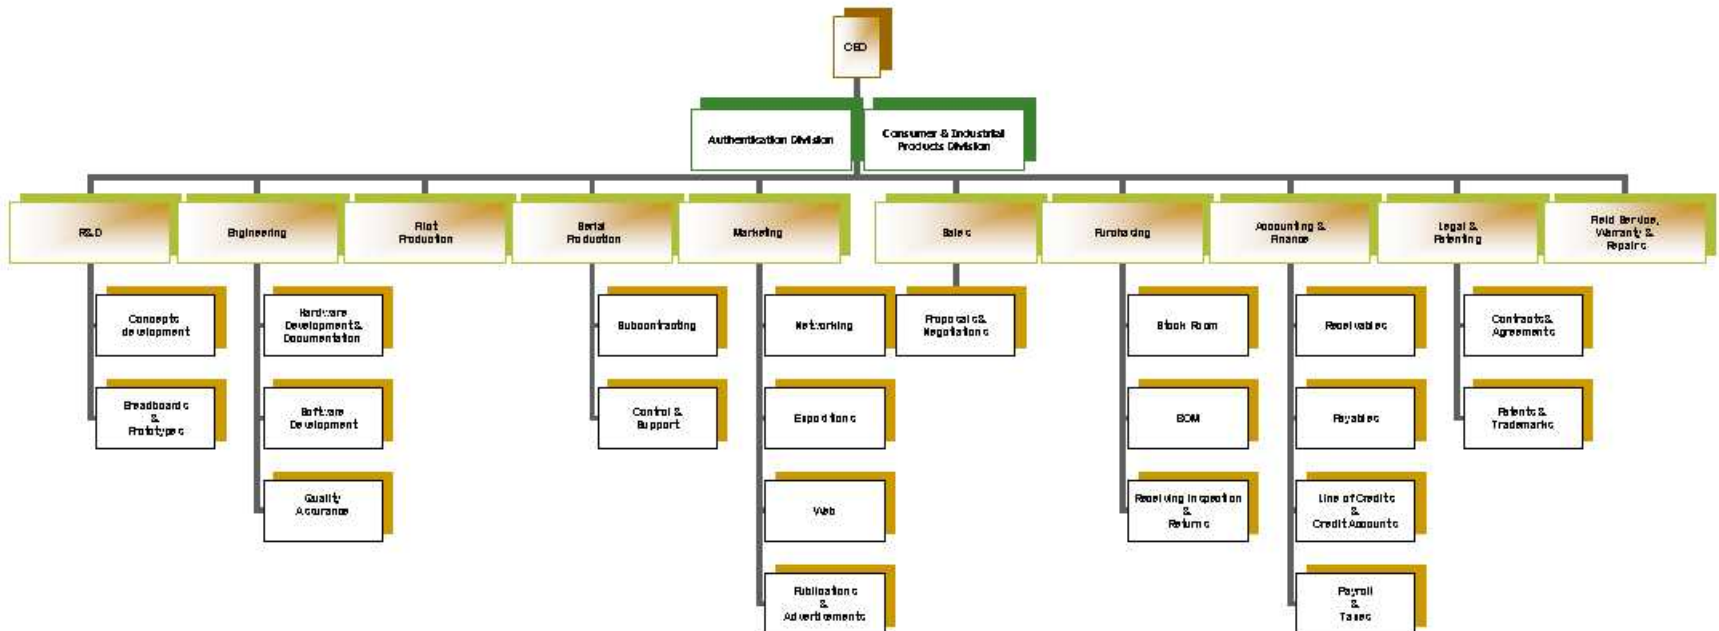

V.L. Engineering, Inc.
Marketing Presentation
April, 2007

Organizational Chart

Served Clients & Customers

Consulting Services

Served Clients & Customers

Industrial Equipment and Systems Development and Production

Served Clients & Customers

Authentication and Identification Products

“Wizard™” family bar code viewing/reading data terminals

- Real time video display of invisible bar codes.
- Read IR and UV invisible 2-D bar codes: Datamatrix and Armorcode.
- Tolerant to distortions, variations of intensity and contrast.
- Data storage and communications.

- Secure 2-D bar code, employing high quality encryption and password-like protection of data.
 - Proprietary architecture.
 - Allows privatization of symbology use per customer and/or per application.
 - Guaranteed data integrity.
 - Strong error detection and correction.
 - Omni-directional reading.
-

P
a
s
s
w
o
r
d
s

X

Y

Bar codes generated for
Customer "Y"

Bar code patterns generated by POPYRUS™ software for different customers are thoroughly randomized and depended on the customer password. Readers of customer X use password X that unlocks only corresponding bar codes X and vice versa. Number of independent customers is unlimited.