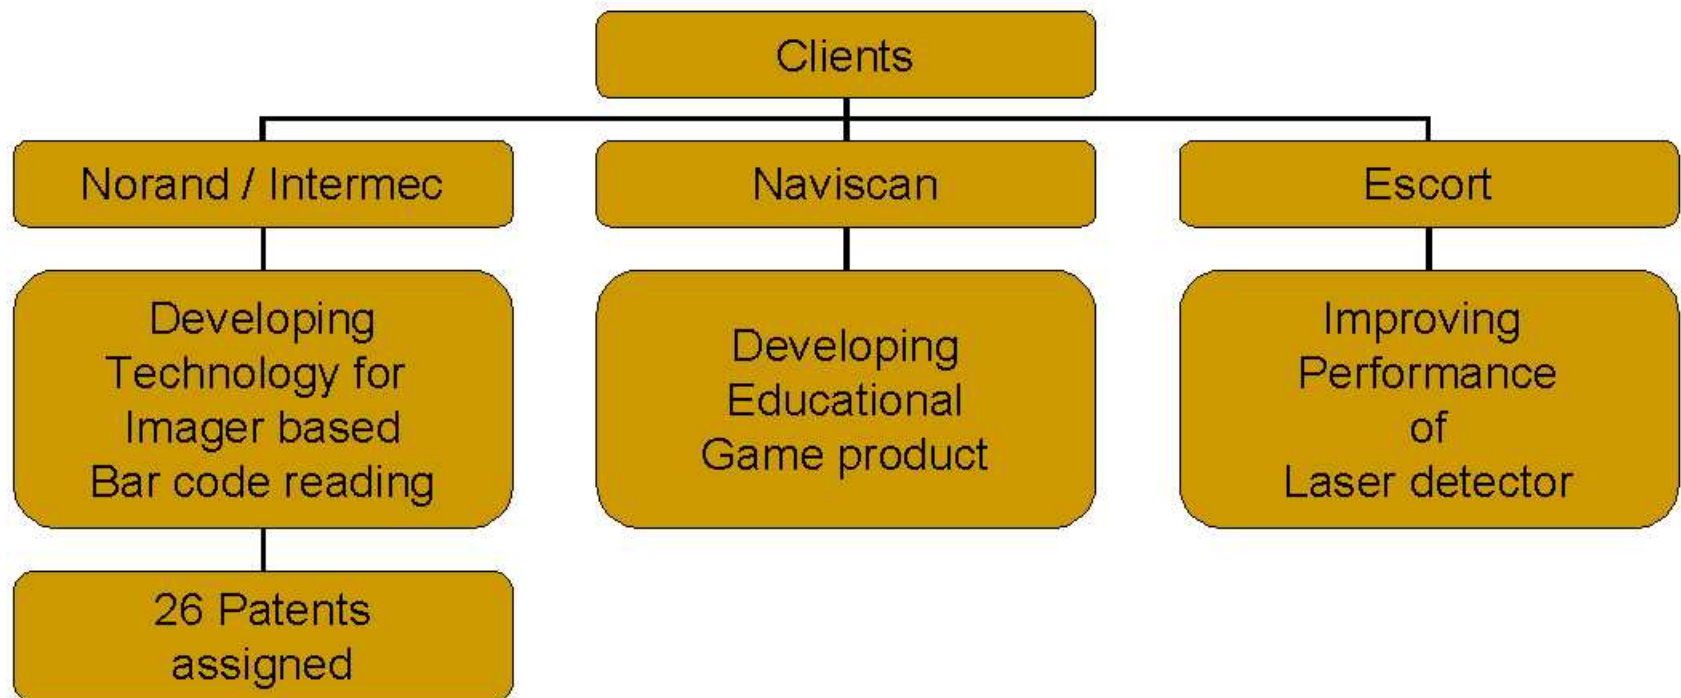

Consulting Services