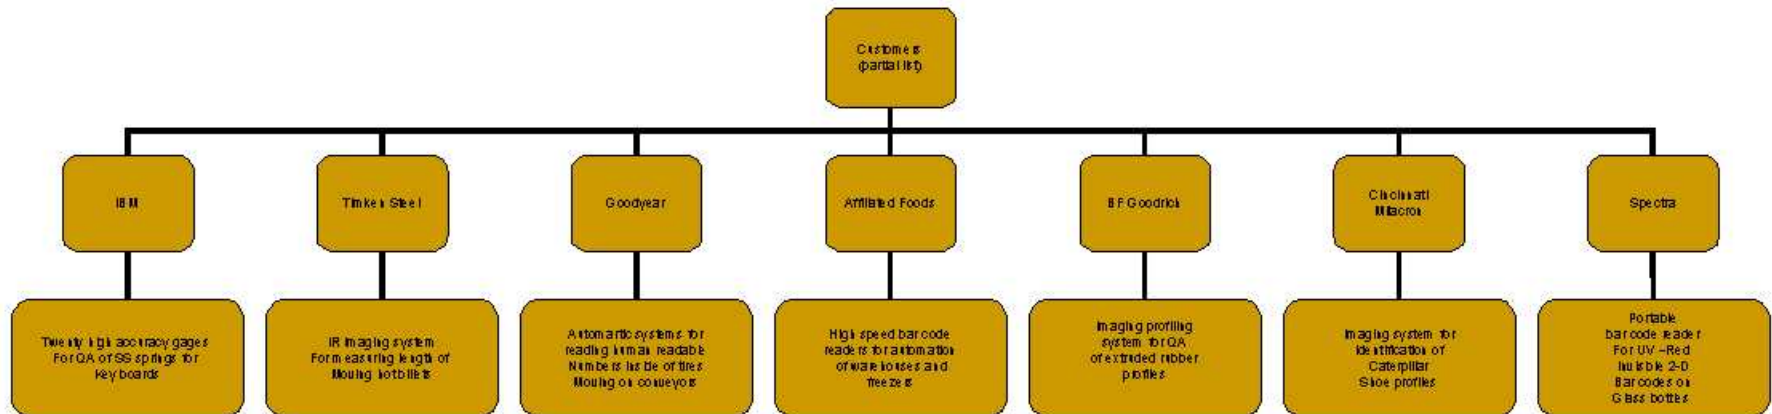

V.L. Engineering, Inc.
Marketing Presentation
April, 2007

Organizational Chart

Served Clients & Customers

Consulting Services

Served Clients & Customers

Industrial Equipment and Systems Development and Production

Served Clients & Customers

Authentication and Identification Products

“Wizard™” family bar code viewing/reading data terminals

- Real time video display of invisible bar codes.
- Read IR and UV invisible 2-D bar codes: Datamatrix and Armorcode.
- Tolerant to distortions, variations of intensity and contrast.
- Data storage and communications.

- Secure 2-D bar code, employing high quality encryption and password-like protection of data.
 - Proprietary architecture.
 - Allows privatization of symbology use per customer and/or per application.
 - Guaranteed data integrity.
 - Strong error detection and correction.
 - Omni-directional reading.
-

Additional Features

- Two geometrical shapes: square (1 x 1) & rectangular (3 x 1).
- Tolerates partial obstructions of image.
- Various data capacities are available.
- Numeric and alphanumeric encodation.
- Date and time stamp is available.
- Super strong encryption challenging modern supercomputers, yet easy to use.