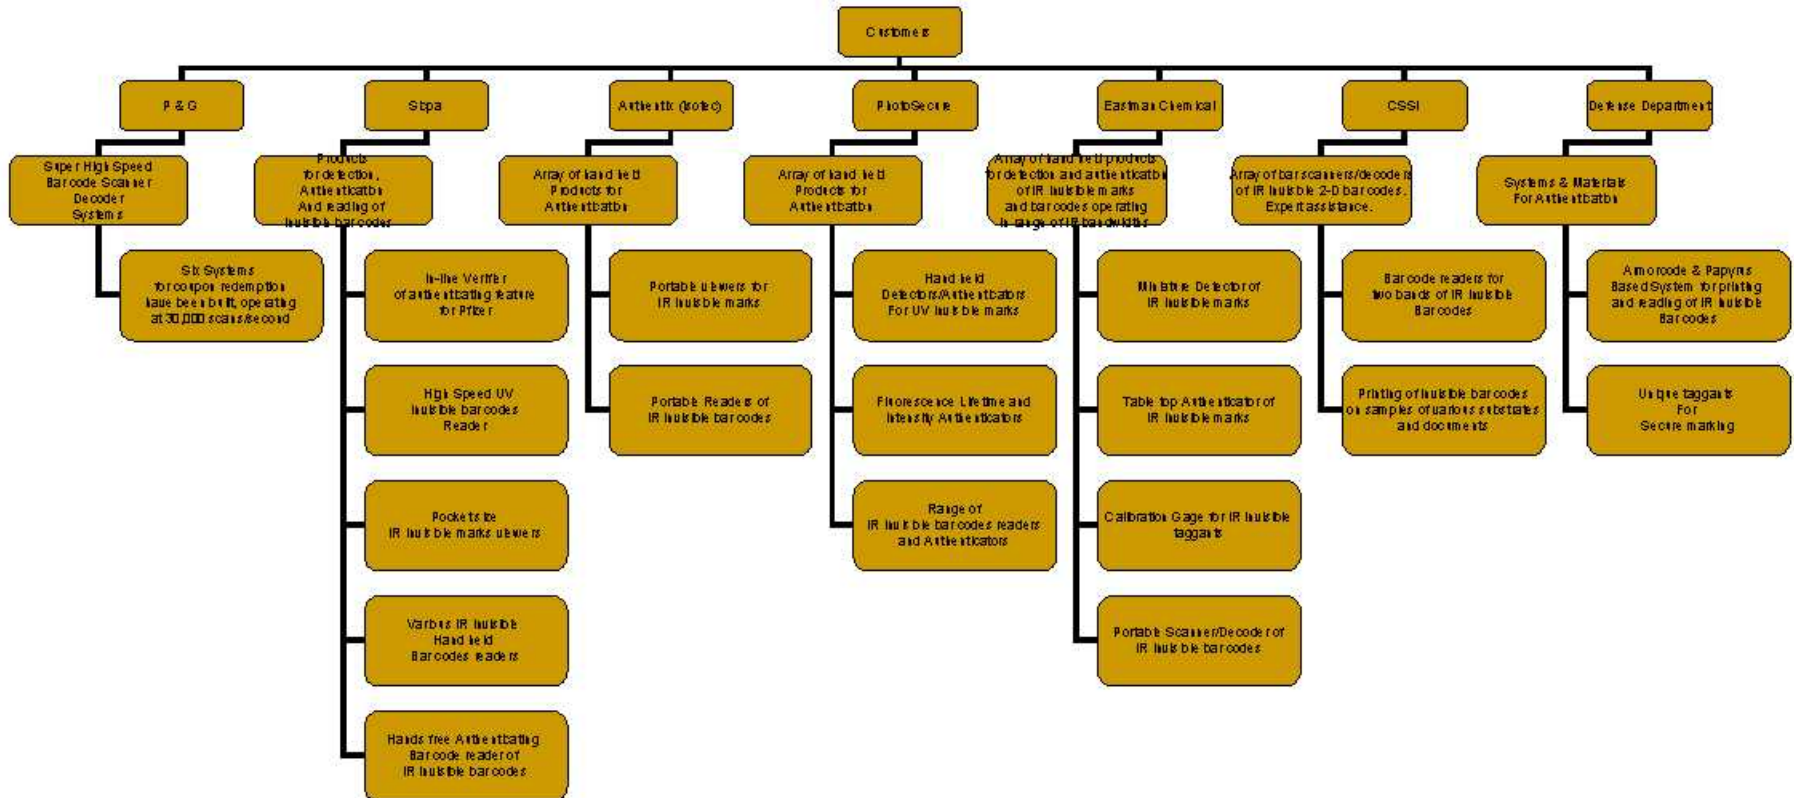

V.L. Engineering, Inc.
Marketing Presentation
April, 2007

Organizational Chart

Served Clients & Customers

Consulting Services

Served Clients & Customers

Industrial Equipment and Systems Development and Production

Served Clients & Customers

Authentication and Identification Products

“Wizard™” family bar code viewing/reading data terminals

- Real time video display of invisible bar codes.
- Read IR and UV invisible 2-D bar codes: Datamatrix and Armorcode.
- Tolerant to distortions, variations of intensity and contrast.
- Data storage and communications.

- Secure 2-D bar code, employing high quality encryption and password-like protection of data.
 - Proprietary architecture.
 - Allows privatization of symbology use per customer and/or per application.
 - Guaranteed data integrity.
 - Strong error detection and correction.
 - Omni-directional reading.
-